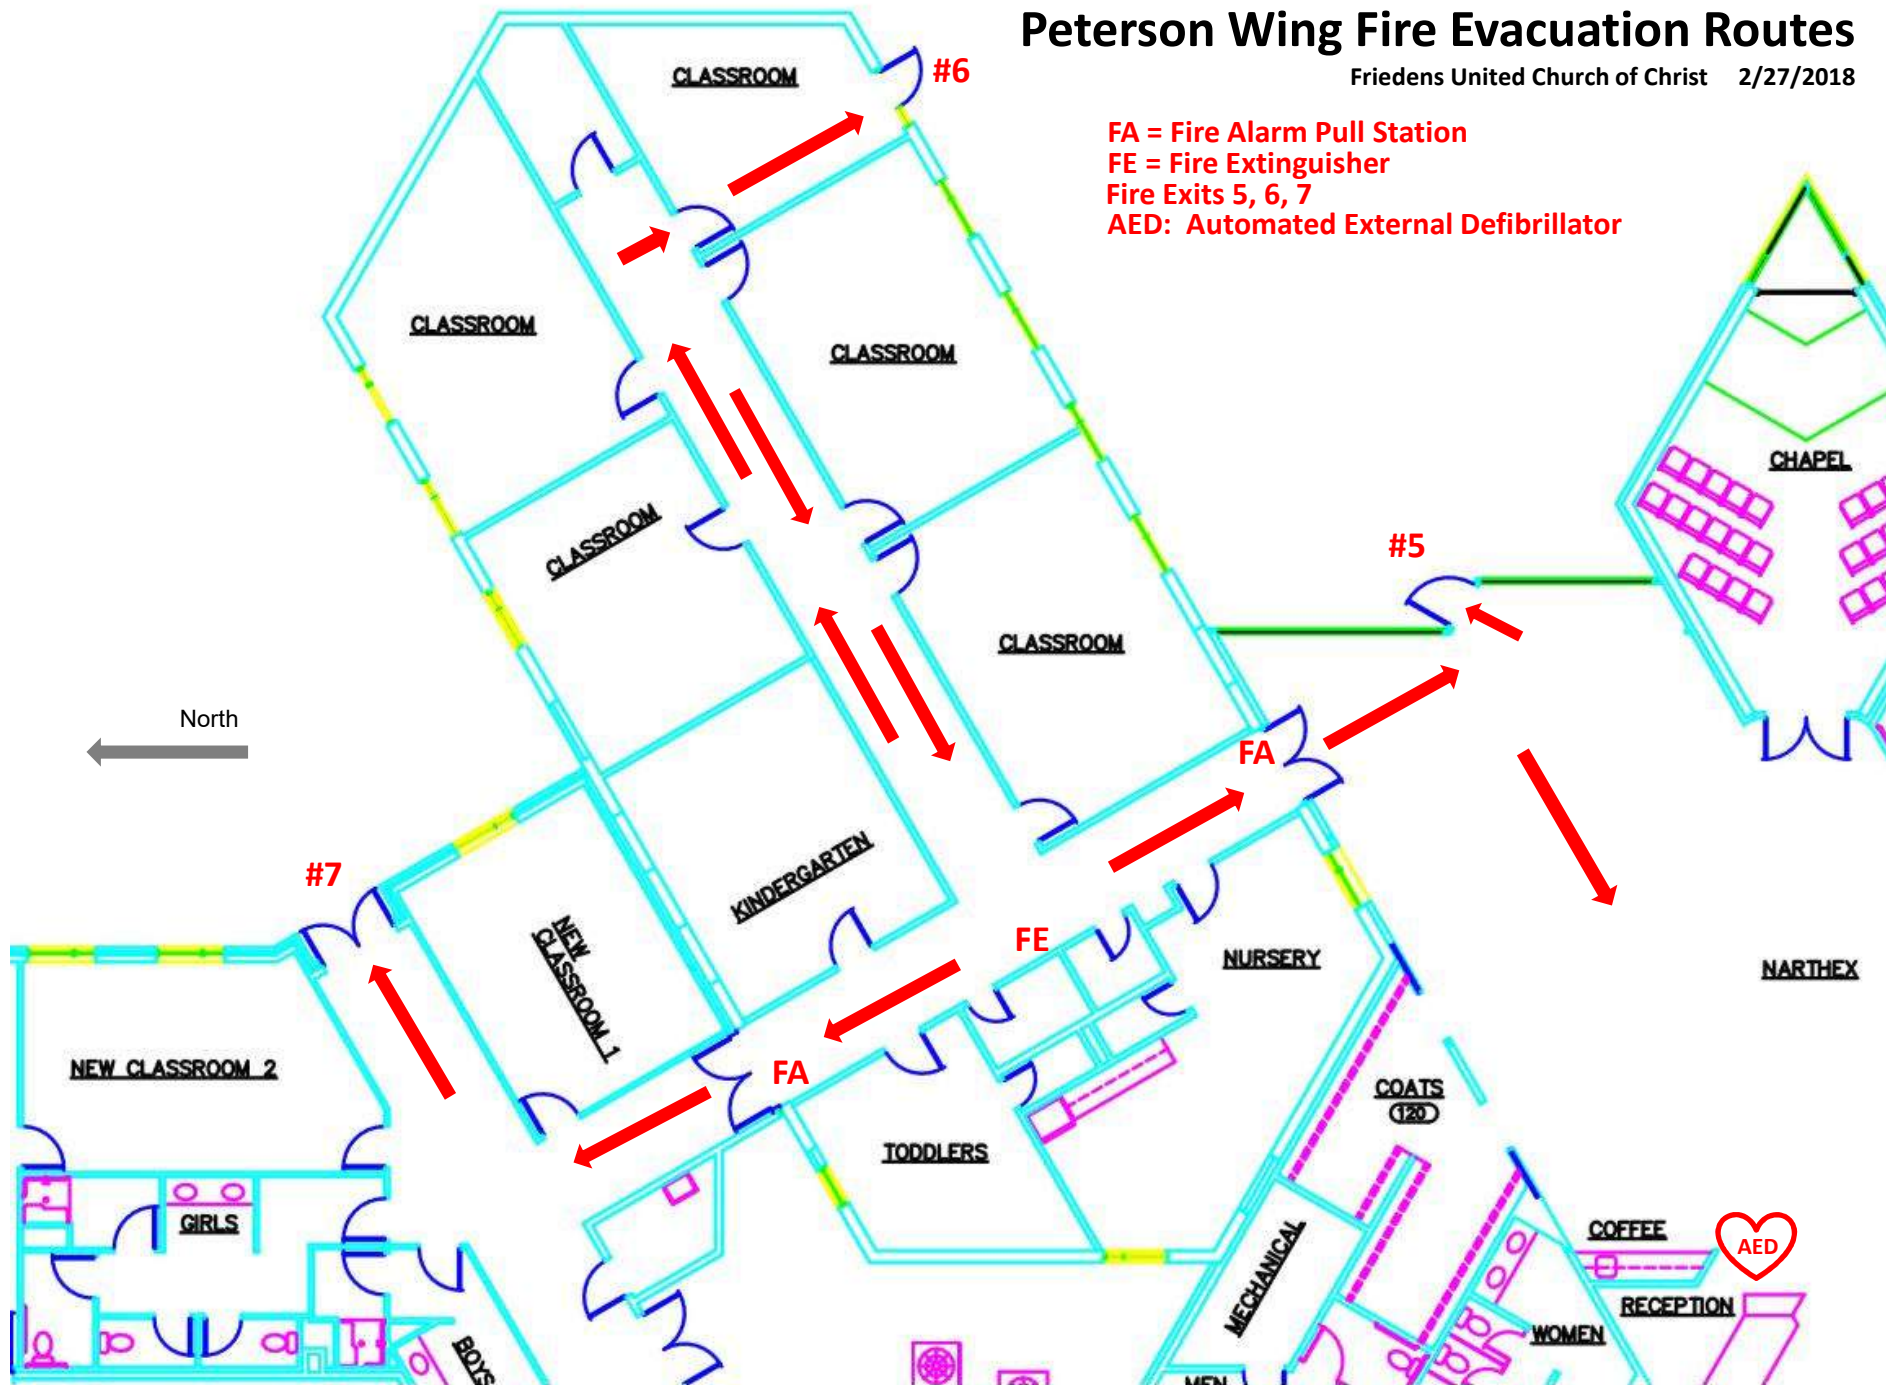

CLWC Fire Evacuation Routes

Friedens United Church of Christ 2/27/2018

FA = Fire Alarm Pull Station
FE = Fire Extinguisher
Fire Exits 7, 8, 9, 10

Narthex and Sanctuary Fire Evacuation Routes

Friedens United Church of Christ 2/27/2018

Peterson Wing Fire Evacuation Routes

Friedens United Church of Christ 2/27/2018

FA = Fire Alarm Pull Station
FE = Fire Extinguisher
Fire Exits 5, 6, 7
AED: Automated External Defibrillator

Tornado Safe Zones and Utility Shut-off Locations

Friedens United Church of Christ 2/27/2018

Safe Zone #1

Coat Room, Hallway and Restrooms across from Kendall Center, Choir Room and Office Restrooms.

Safe Zone #2

Nursery, Classroom #3, Hallway between the classrooms, hallway by the Nursery, Restrooms