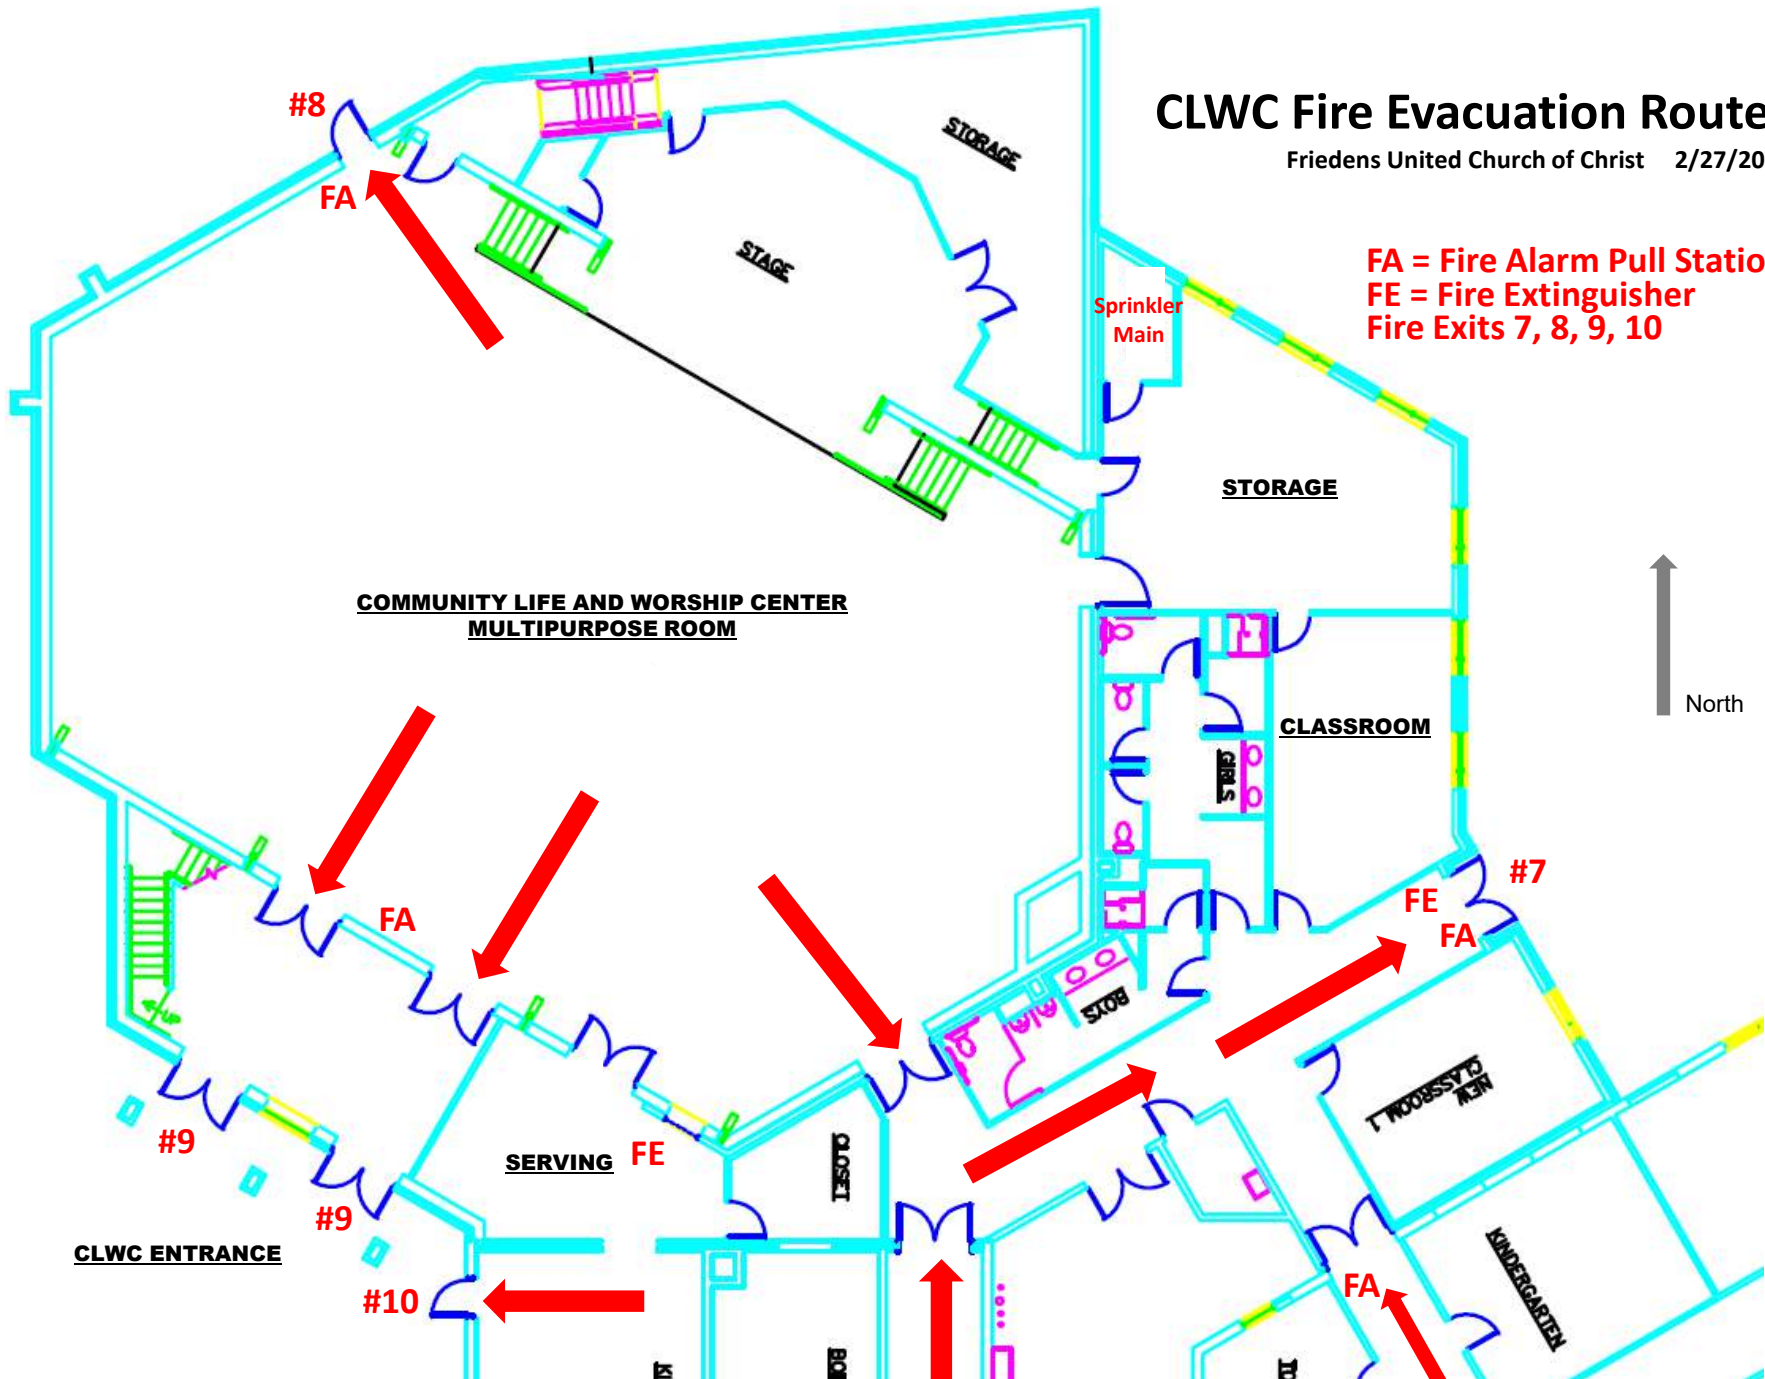

CLWC Fire Evacuation Routes

Friedens United Church of Christ 2/27/2018

FA = Fire Alarm Pull Station
FE = Fire Extinguisher
Fire Exits 7, 8, 9, 10

Narthex and Sanctuary Fire Evacuation Routes

Friedens United Church of Christ 2/27/2018

Peterson Wing Fire Evacuation Routes

Friedens United Church of Christ 2/27/2018

FA = Fire Alarm Pull Station
FE = Fire Extinguisher
Fire Exits 5, 6, 7
AED: Automated External Defibrillator

Tornado Safe Zones and Utility Shut-off Locations

Friedens United Church of Christ 2/27/2018

Safe Zone #1

Coat Room, Hallway and Restrooms across from Kendall Center, Choir Room and Office Restrooms.

Safe Zone #2

Nursery, Classroom #3, Hallway between the classrooms, hallway by the Nursery, Restrooms