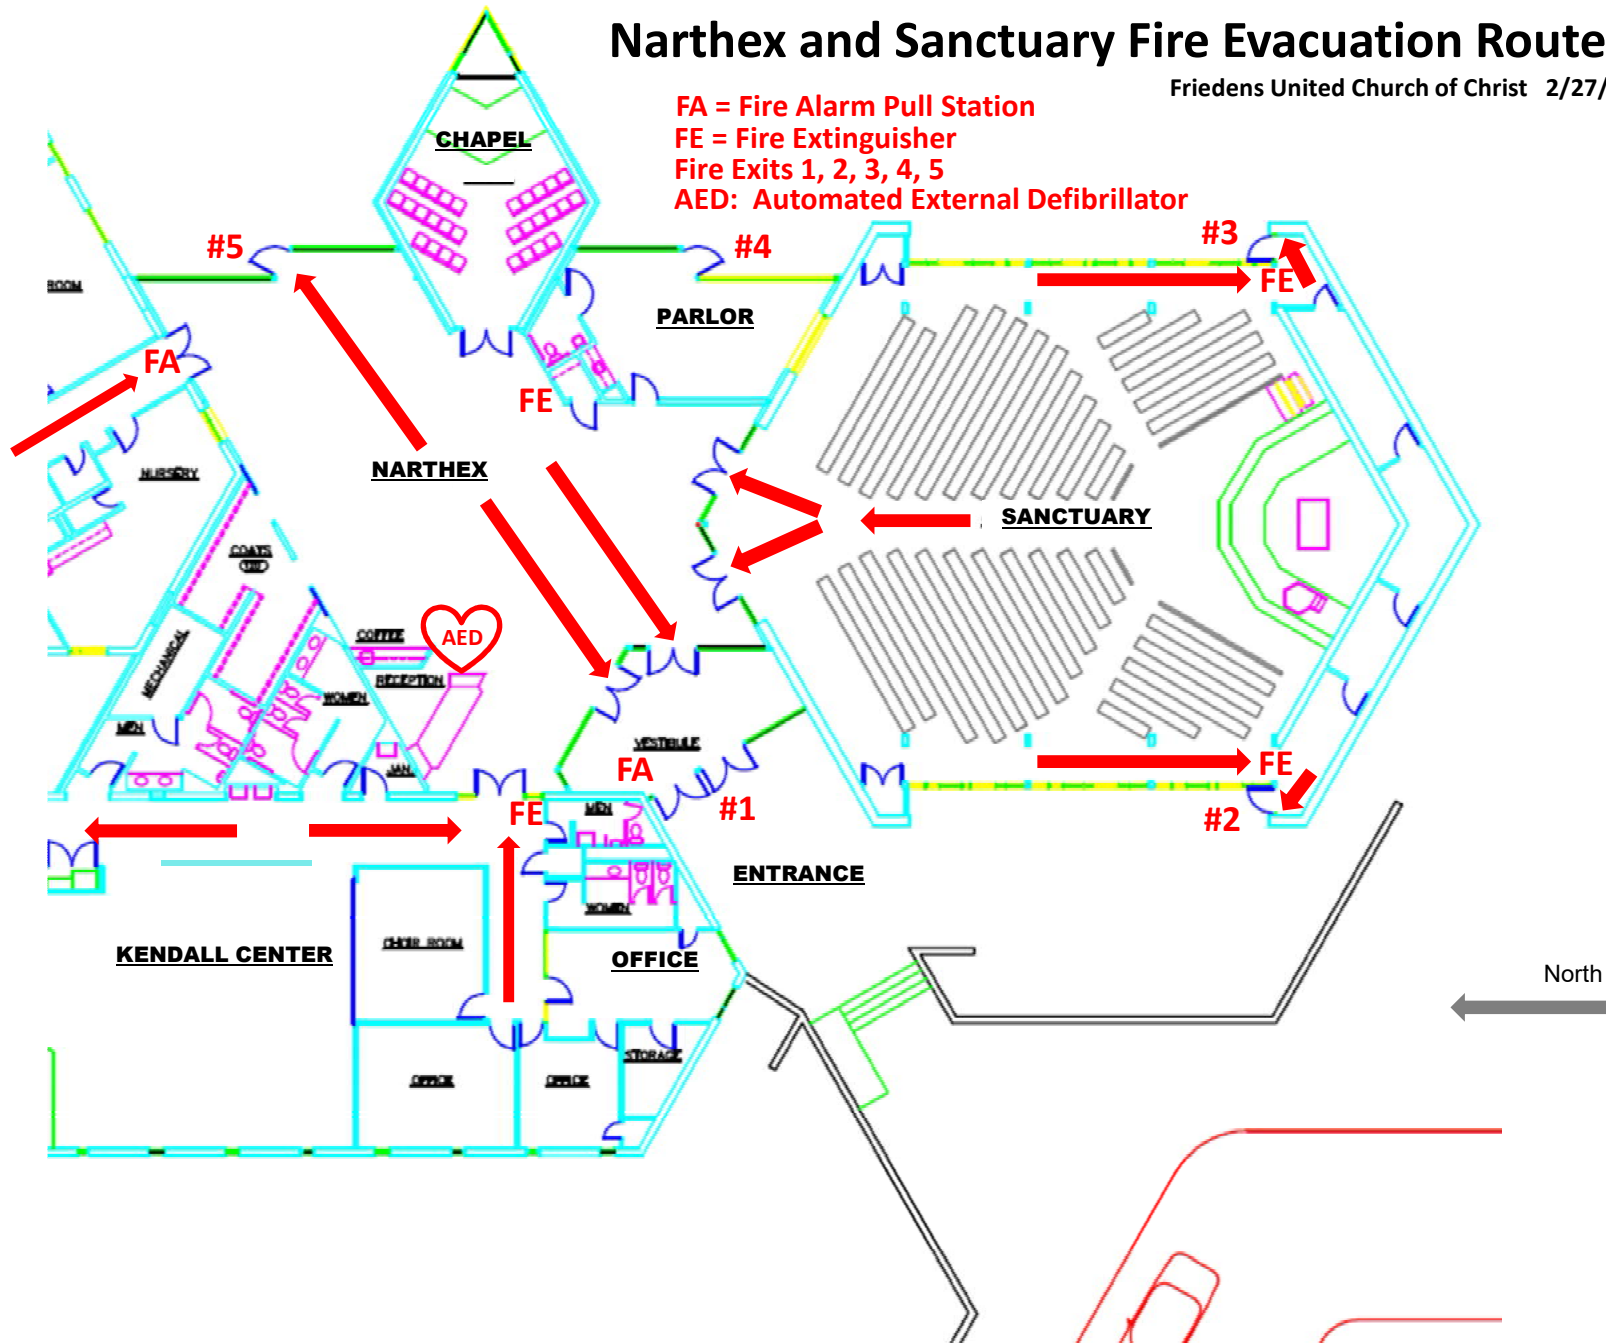

CLWC Fire Evacuation Routes

Friedens United Church of Christ 2/27/2018

FA = Fire Alarm Pull Station
FE = Fire Extinguisher
Fire Exits 7, 8, 9, 10

Narthex and Sanctuary Fire Evacuation Routes

Friedens United Church of Christ 2/27/2018

Peterson Wing Fire Evacuation Routes

Friedens United Church of Christ 2/27/2018

FA = Fire Alarm Pull Station
FE = Fire Extinguisher
Fire Exits 5, 6, 7
AED: Automated External Defibrillator

Tornado Safe Zones and Utility Shut-off Locations

Friedens United Church of Christ 2/27/2018

Safe Zone #1

Coat Room, Hallway and Restrooms across from Kendall Center, Choir Room and Office Restrooms.

Safe Zone #2

Nursery, Classroom #3, Hallway between the classrooms, hallway by the Nursery, Restrooms